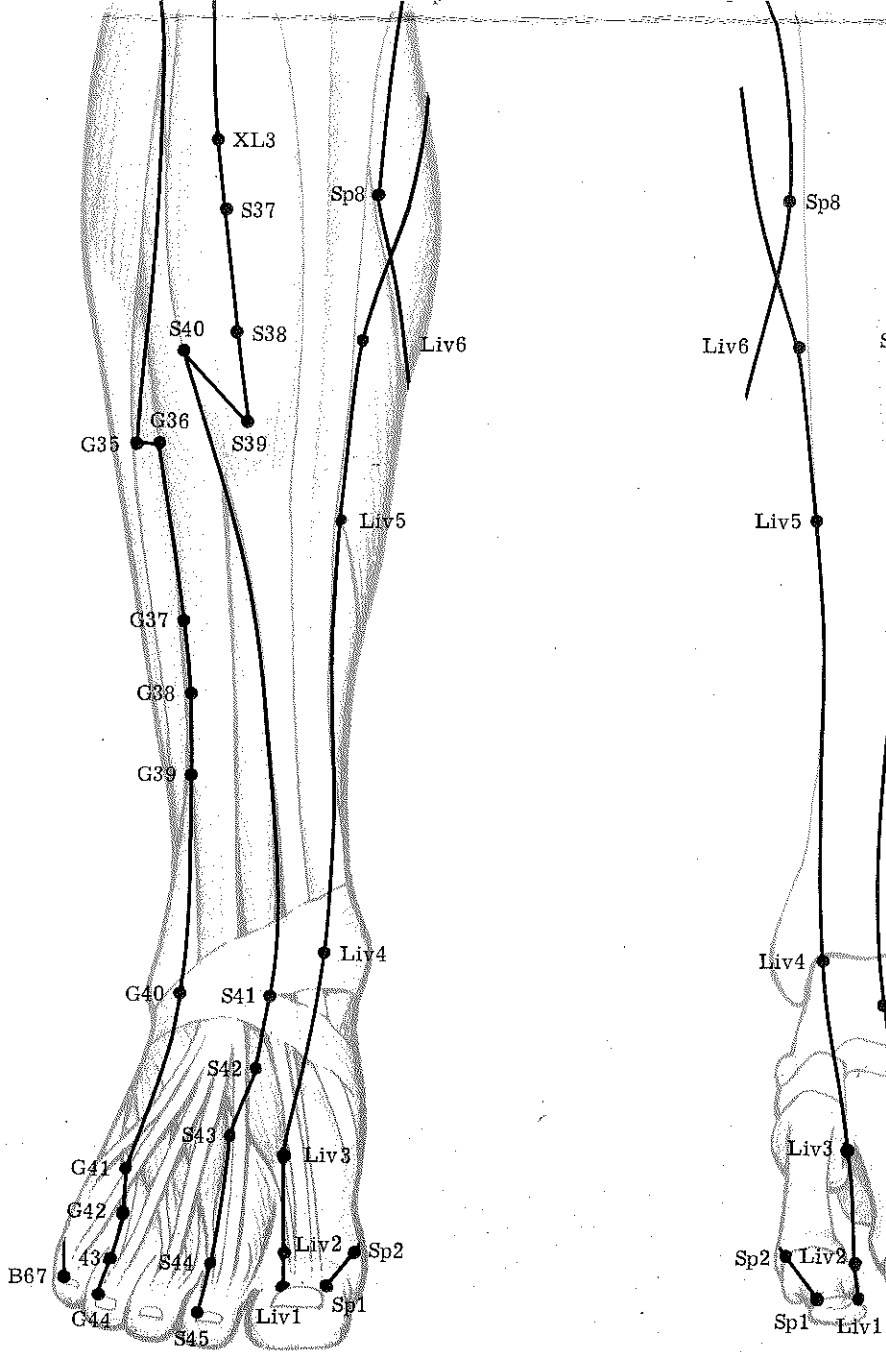

**ATLAS OF
ACUPUNCTURE**

**POINTS AND MERIDIANS
IN RELATION TO SURFACE ANATOMY**

FELIX MANN

MEETING POINTS

3 Upper Yang	T8
3 Upper Yin	P5
3 Lower Yang	G39
3 Lower Yin	Sp6
7 Yang	Gv14
3 Lower Yin and Ren mo	Cv3 Cv4
Lung and spleen	L1
Pericardium and liver	P1
Small intestine and bladder	B1
Triple warmer and gall bladder	G1
Large intestine and stomach	L120

EIGHT MEETING POINTS

Zang	Liv13
Fu	Cv12
Qi	Cv17
Blood	B17
Bones	B11
Marrow	G39
Muscles	G34
Vessels	L9

MASTER COUPLED HUNG LUO

Conception vessel	L7	K3	Cv15
Governing	"	S3	B62
Penetrating	"	Sp4	P6
Girdle	"	G41	T5
Yin heel	"	K3	B62
Yang heel	"	B62	K3
Yin linking	"	P6	Sp4
Yang linking	"	T5	G41